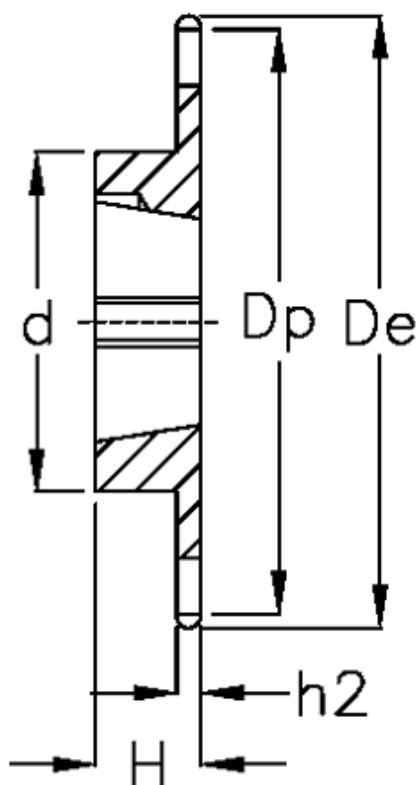

Article number: 616031006014

Description: Taperbored sprocket 10 B-1 Z=14 simplex
for bushing 1108

Measures

C = 1.6

d = 52

De = 78

Dp = 71.34

For bush = 1108

For chain size = 5/8" x 3/8"

For chain type = 10 B-1

H = 22

h1 = 9.1

Material = Stål

Number of teeth = 14